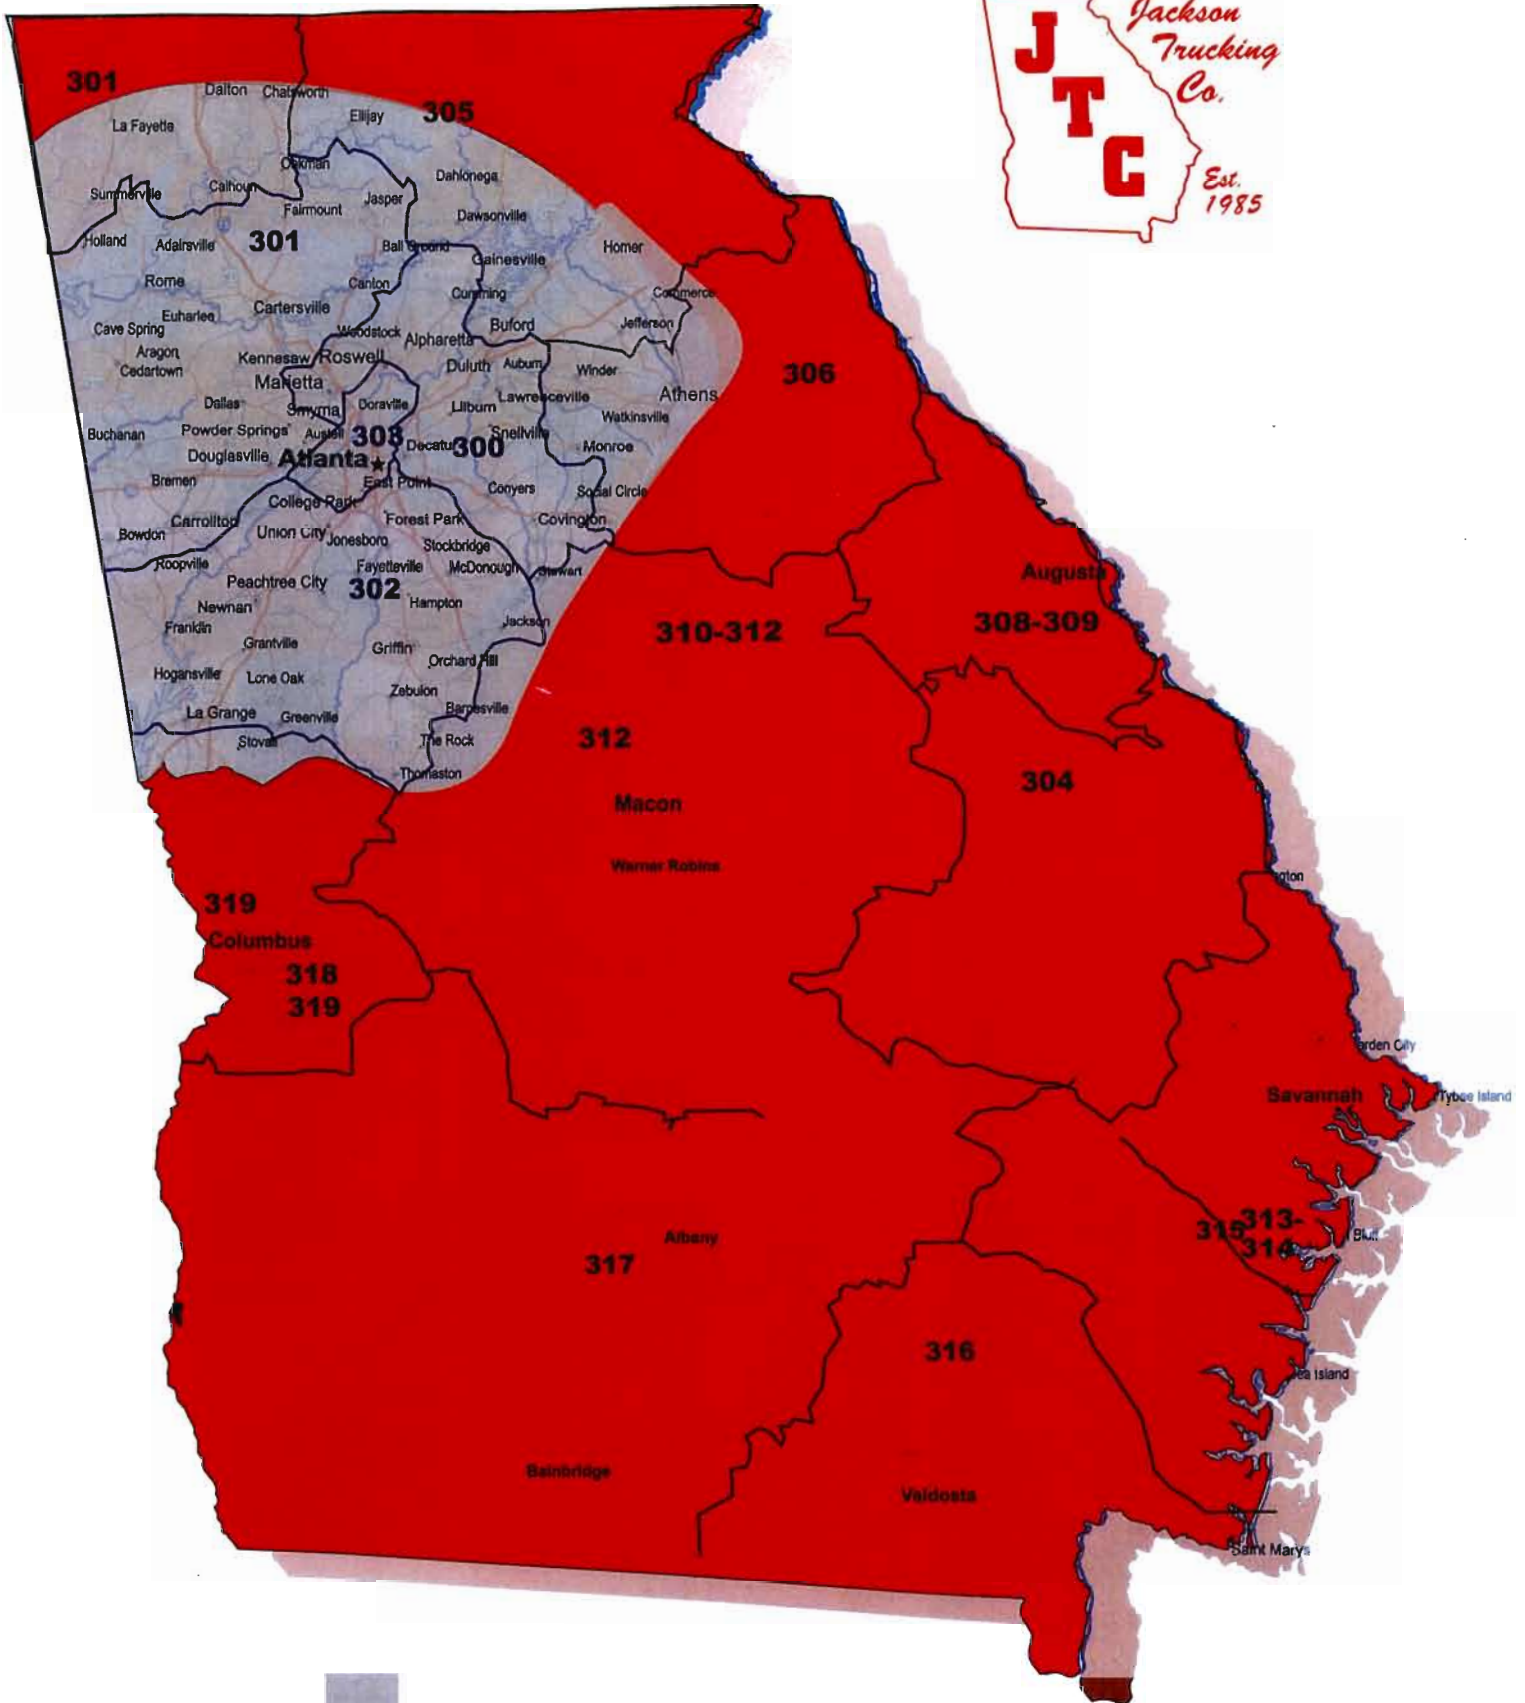

# ATLANTA DISPATCH (770) 739-1500

- Gray Area=LTL and T/L Points (Next Day)
- Red Area=15,000 + lbs and T/L ONLY (Call for Quote)

**DELIVERY AREAS/CITIES/ZIPCODES LISTED ON REVERSE SIDE**

Gray Area=LTL and T/L Points (Next Day)

Red Area=15,000 + lbs and T/L ONLY (Call for Quote)